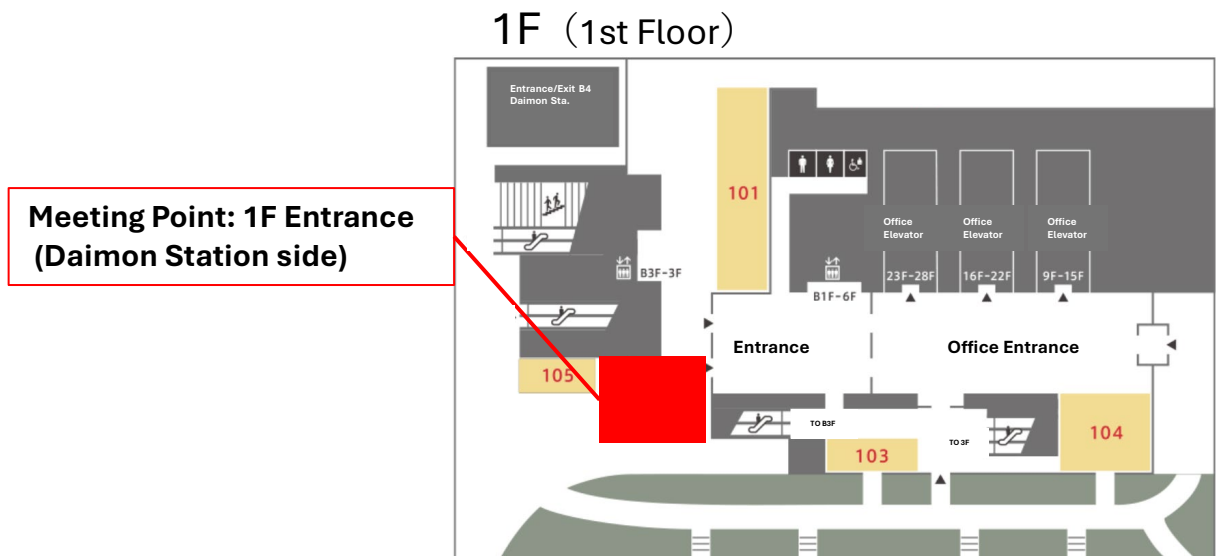

## To Gala Dinner Venue (Hotel Chinzanso Tokyo)

- **Departure Time:** Friday, June 12, 18:00 - 18:40  
Shuttle buses will run approximately every 10 minutes.
- **Meeting Point:**  
Outside the 1F Entrance of Hamamatsucho Convention Center  
Staff with a sign will be at the meeting point.  
Please note that the meeting point is not sheltered.
- **Route:** Hamamatsucho Convention Center  
→ Hotel Chinzanso Tokyo (Gala Dinner Venue)

## To Hotels and Hamamatsucho Convention Center

- **Departure Time:**  
Friday, June 12, after the Gala Dinner until around 22:00  
Shuttle buses will depart at intervals.
- **Route:**  
Hotel Chinzanso Tokyo (Gala Dinner Venue) →  
The Prince Park Tower Tokyo →  
Hamamatsucho Convention Center (near Hamamatsucho Sta.) →  
Hotel InterContinental Tokyo Bay  
The bus will stop at three locations. Please feel free to get off at any of them.  
Buses will display a sign labeled “APELSO 2026 Gala Dinner”.